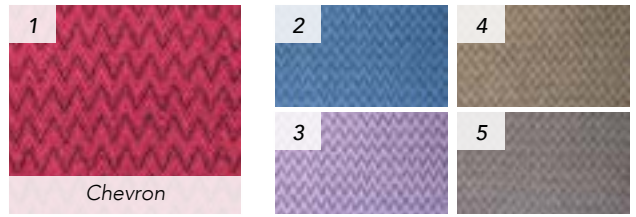

Lavender Diamond

Vision Infinity Scarf #51701

Acrylic. 33" x 18". Made in Ecuador.

636836158563

1-Raspberry, 2-Blue, 3-Lavender, 4-Brown, 5-Charcoal

1-Raspberry, 2-Sage, 3-Lavender, 4-Light Pink, 5-Mustard