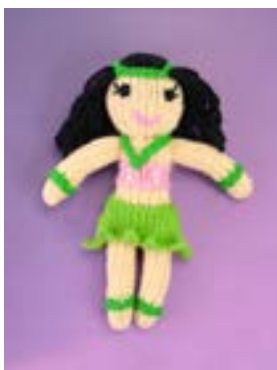

Dandy Pal #43501

100% wool outer, man made stuffing. Pals range from 8" to 12" depending on character. Made in Ecuador.

636836158716

Hula Girl