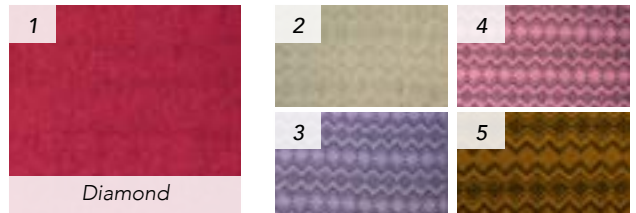

Lavender Diamond

Vision Infinity Scarf #51701

Acrylic. 33" x 18". Made in Ecuador.

636836158563

1-Raspberry, 2-Blue, 3-Lavender, 4-Brown, 5-Charcoal

1-Raspberry, 2-Sage, 3-Lavender, 4-Light Pink, 5-Mustard